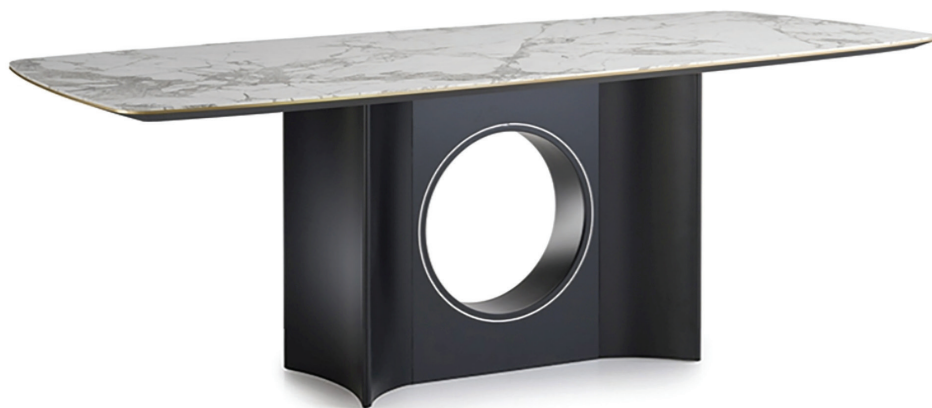

Case Goods

PRODUCT HIGHLIGHTS

Abbyson, B-170

Alpine Furniture, A-500

Bellini Modern Living, B-670

Bloomingville, C-796

Abbyson

B-170

The Itable Mini 2 features motion technology and a patented design. Other features include wireless charging built-in speakers while upgraded features include recessed cup holders and stealth mode touch buttons.